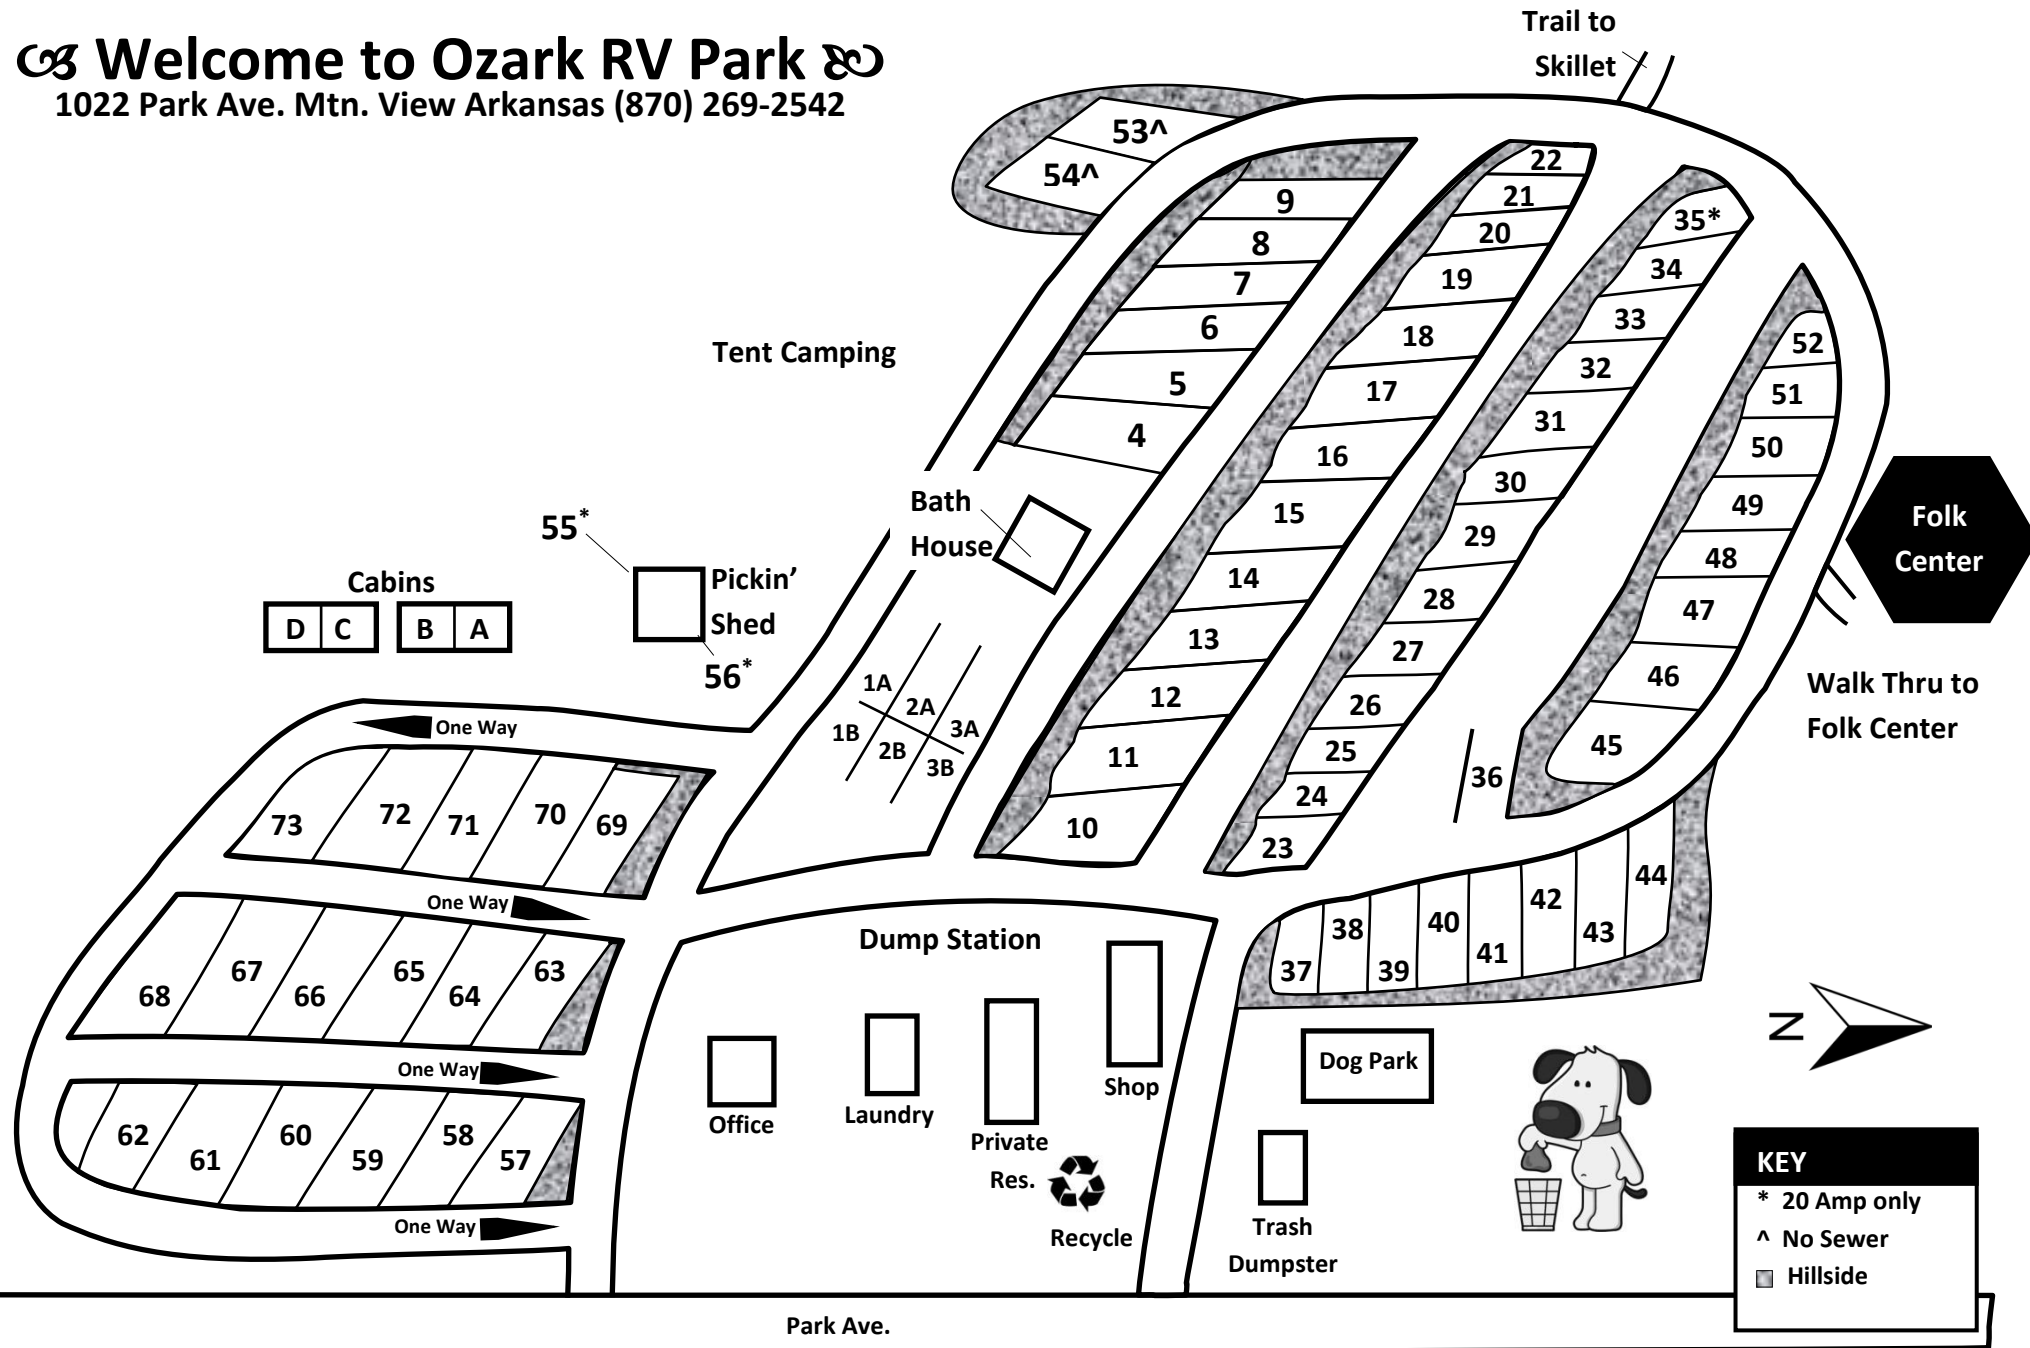

🌀 Welcome to Ozark RV Park 🌀

1022 Park Ave. Mtn. View Arkansas (870) 269-2542

KEY

- * 20 Amp only
- ^ No Sewer
- Hillside